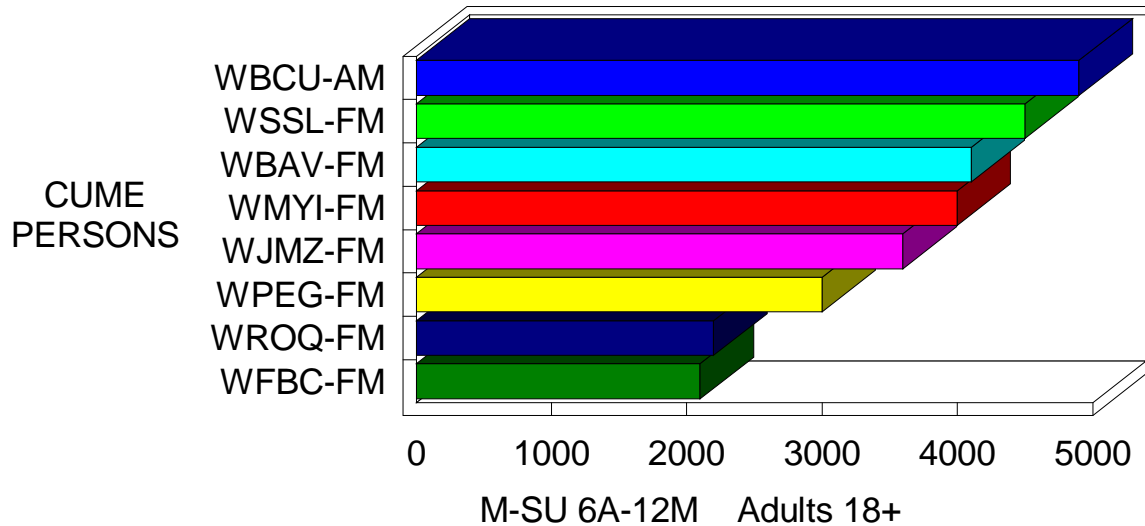

Union County 2008 County Coverage

M-SU 6A-12M
Adults 18+ --- Population:21,700
Stations Ranked by: CUME PERSONS

2008 Union County Ratings

STATIONS	AVERAGE PERSONS	AVG RTG	AVG SHR	CUME PERSONS	CUME RTG	TSL (QH)	TURN OVER
1 WBCU-AM	300	1.4%	11.1%	4,900	22.7%	30.4	16.6
2 WSSL-FM	200	1.1%	8.7%	4,500	20.8%	26.1	19.3
3 WBAV-FM	300	1.6%	12.7%	4,100	18.8%	41.8	12.1
4 WMYI-FM	300	1.4%	11.7%	4,000	18.3%	39.8	12.7
5 WJMZ-FM	100	0.6%	4.9%	3,600	16.8%	18.1	27.8
6 WPEG-FM	100	0.5%	3.7%	3,000	14.0%	16.4	30.6
7 WROQ-FM	0	0.1%	0.8%	2,200	10.0%	5.1	99.7
8 WFBC-FM	0	0.2%	1.3%	2,100	9.6%	8.2	61.5
COUNTY LEVELS:	2,700	12.3%		19,100	88.0%	70.6	7.1

Note: County Coverage data from these counties: UNION.